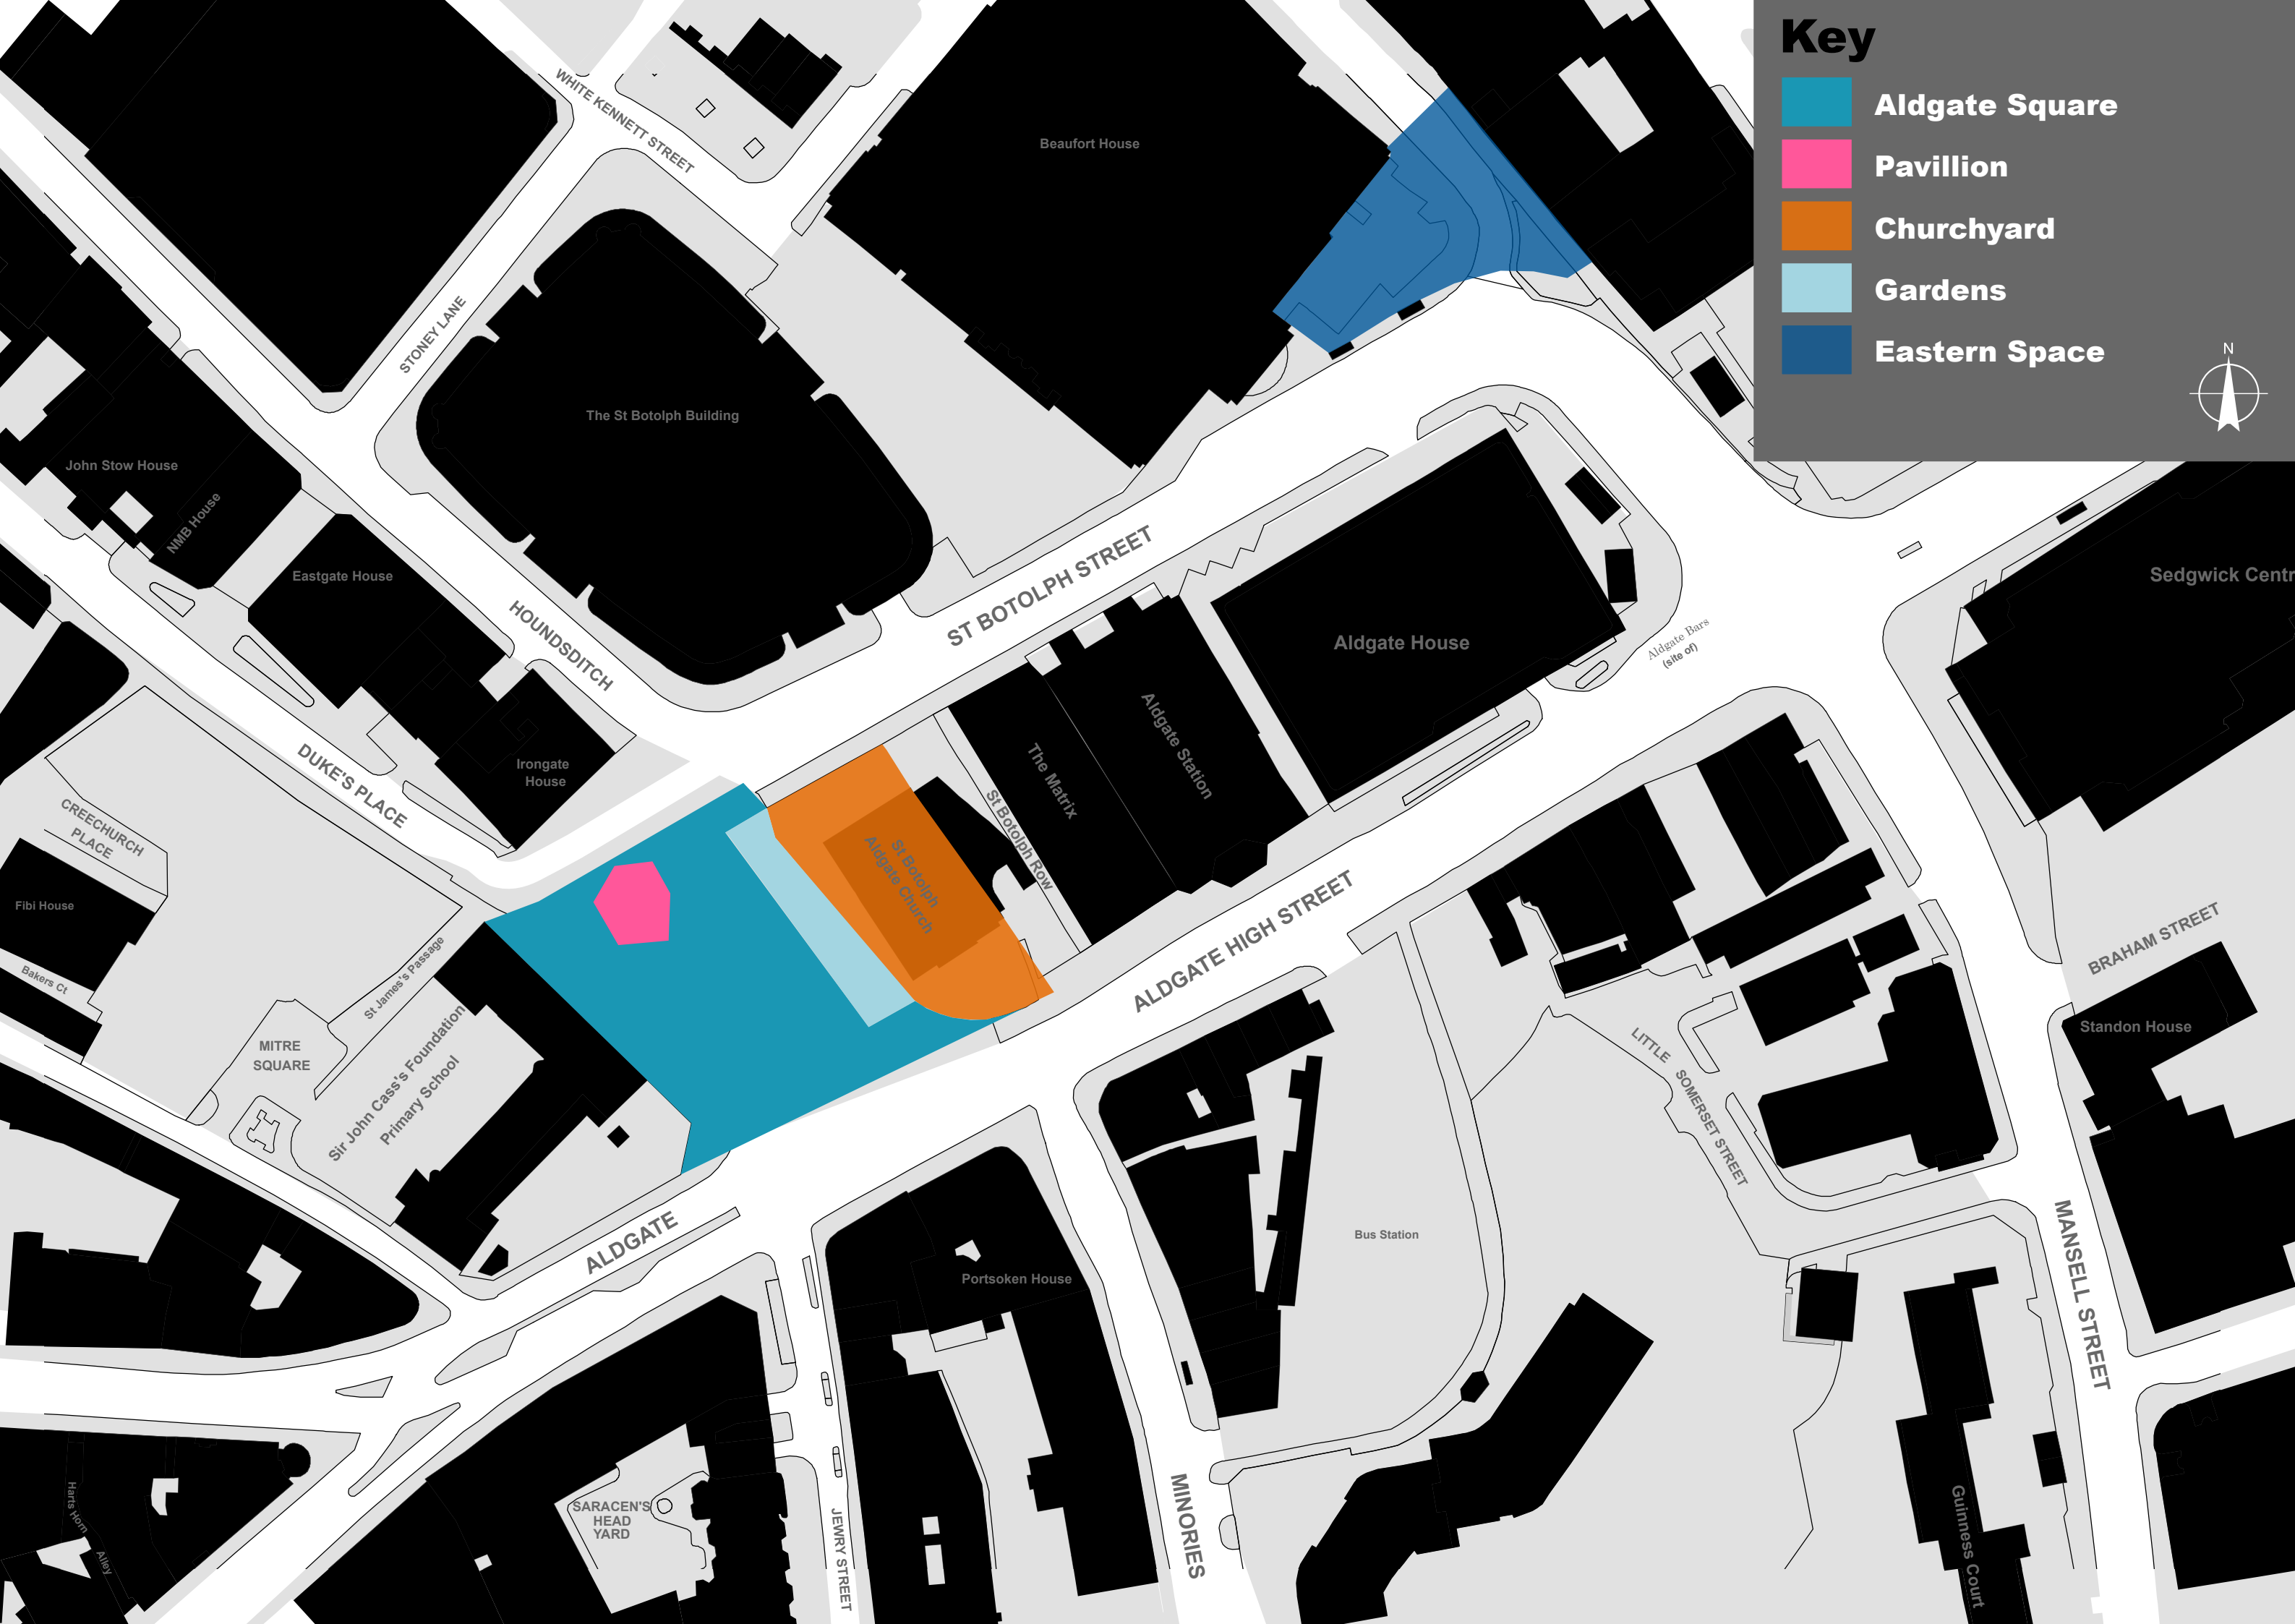

# Key

- Aldgate Square
- Pavillion
- Churchyard
- Gardens
- Eastern Space

Beaufort House

The St Botolph Building

John Stow House

NMB House

Eastgate House

HOUNDSDITCH

Irongate House

DUKE'S PLACE

CREECHURCH PLACE

Fibi House

Bakers Ct

St James's Passage

MITRE SQUARE

Sir John Cass's Foundation Primary School

ALDGATE

ST BOTOLPH STREET

The Matrix

Aldgate Station

Aldgate House

Aldgate Bars (site of)

ST BOTOLPH ROW

St Botolph Aldgate Church

ALDGATE HIGH STREET

BRAHAM STREET

Standon House

LITTLE SOMERSET STREET

Bus Station

Portsoken House

MANSSELL STREET

Guinness Court